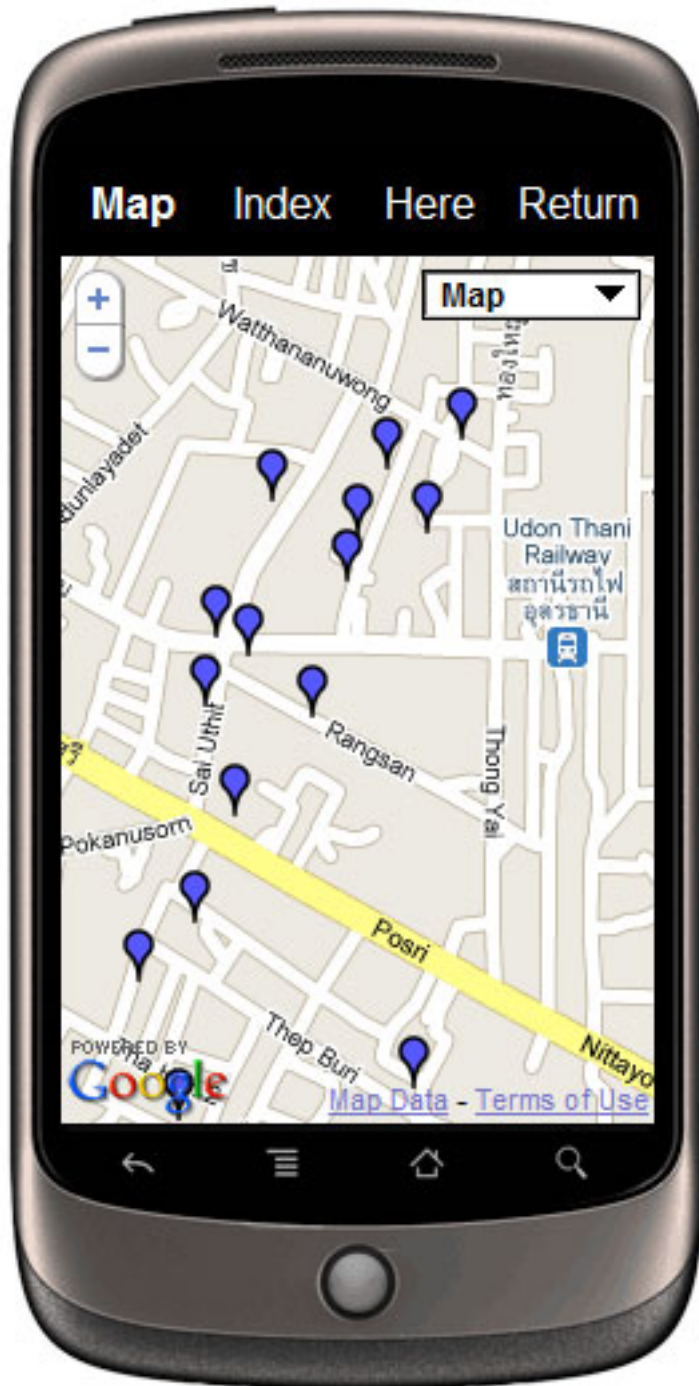

Udon Maps on your mobile:

Udon Thani Mapped Out - For Mobile Phones

Compatible with all the latest phones i.e. iPhone, Android etc

Maps will be updated on a regular basis via your saved links.

1. Accommodation Map [Click Here](#)
2. Transportation [Map \(Mobile version not available yet\) PC version](#)
3. Real Estate & Housing Developments [Click Here](#)
4. Restaurants/Eating Out [Click Here](#)
5. Municipal/Major Utilities [Click Here](#)
6. Hospitals & Clinics [Click Here](#)
7. Swimming Pools [Click Here](#)
8. Tourist Attractions [Click Here](#)
9. Nightlife Map (Mobile version not available yet) PC version [Click Here](#)