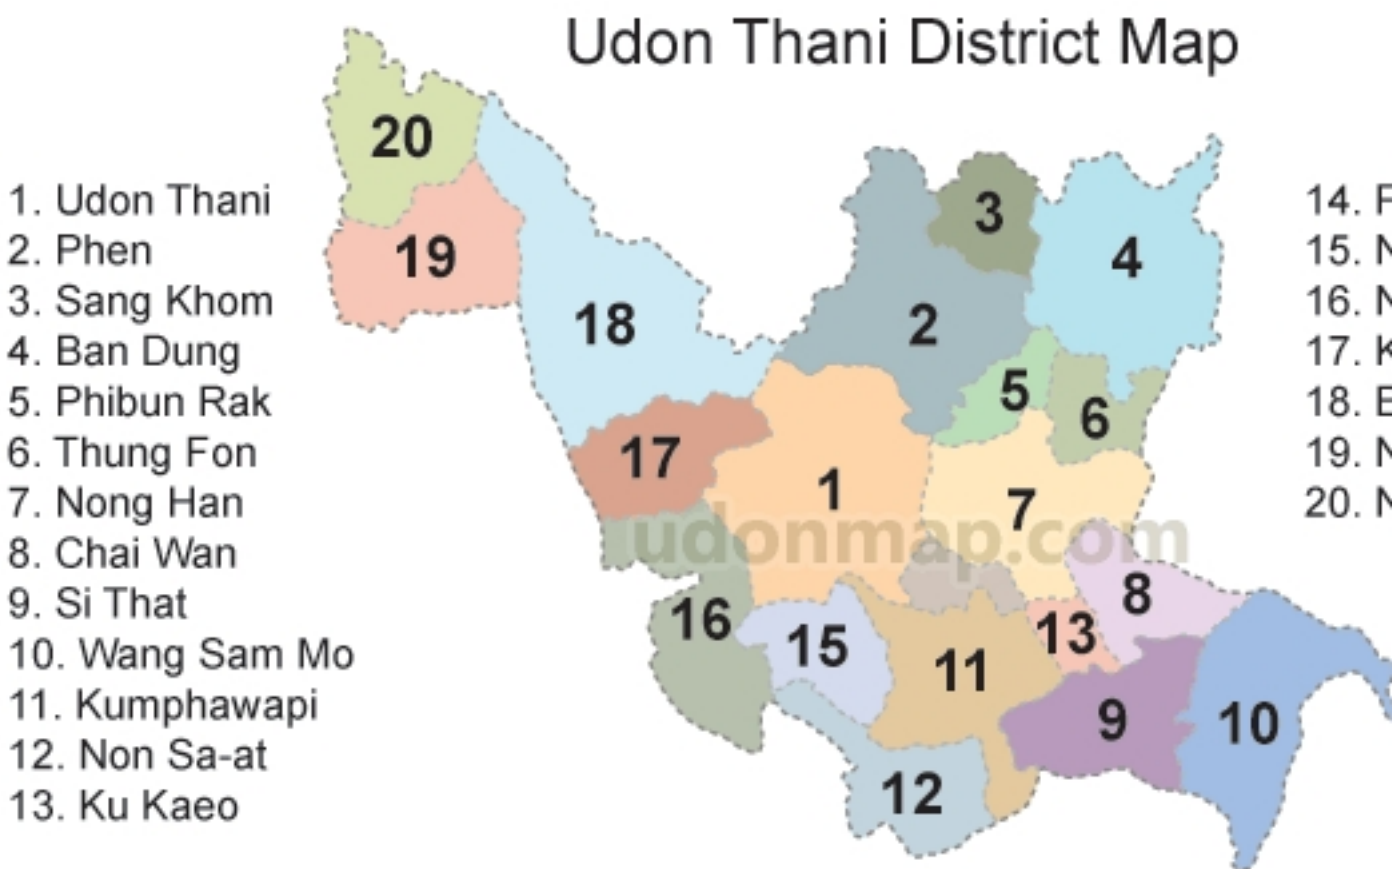

Udon Thani Province - Udon Thani, Thailand

Written by lee

Saturday, 20 June 2009 16:01 - Last Updated Monday, 26 April 2010 09:32

Udon Thani Province is located in the heart of the Khorat Plateau between the provinces of Khon Kaen

The province is subdivided into 20 districts (). The districts are further subdivided into 155 sub-districts

Click Map above to open detailed province map with districts

[Powered by Map Channels](#)

{loadposition districts}